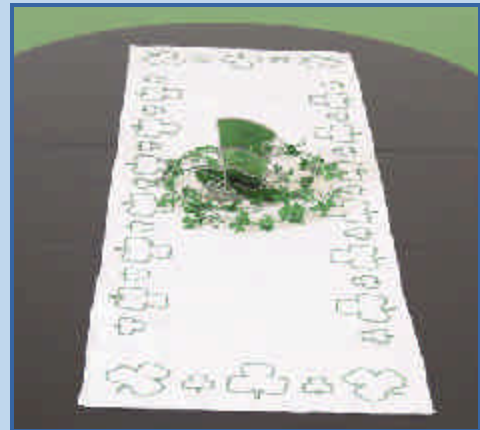

560 TABLE RUNNERS / SCARVES

Package contains: 1 perle edge table runner (15" X 42").

651 Valentine's Day

652 St. Patrick's Day

653 Easter

654 Independence Day

655 Halloween

656 Thanksgiving