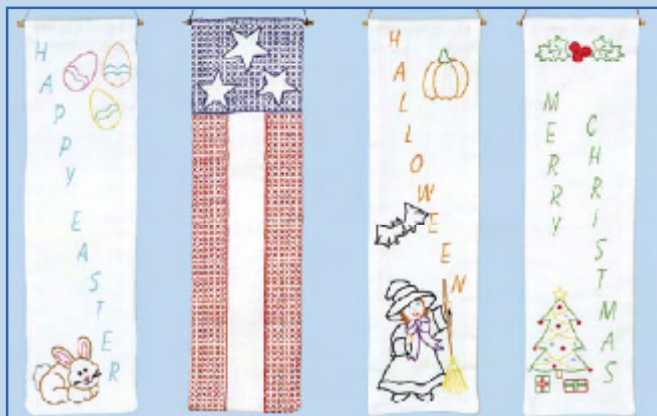

HALLOWEEN

739 - Wall Quilt

Package contains: 1 - 36" x 36" wall quilt.

63

Witch

870 BANNERS

Package contains: 4 banners with backs.

Approximate size of each banner 5 1/4" x 17 1/2".